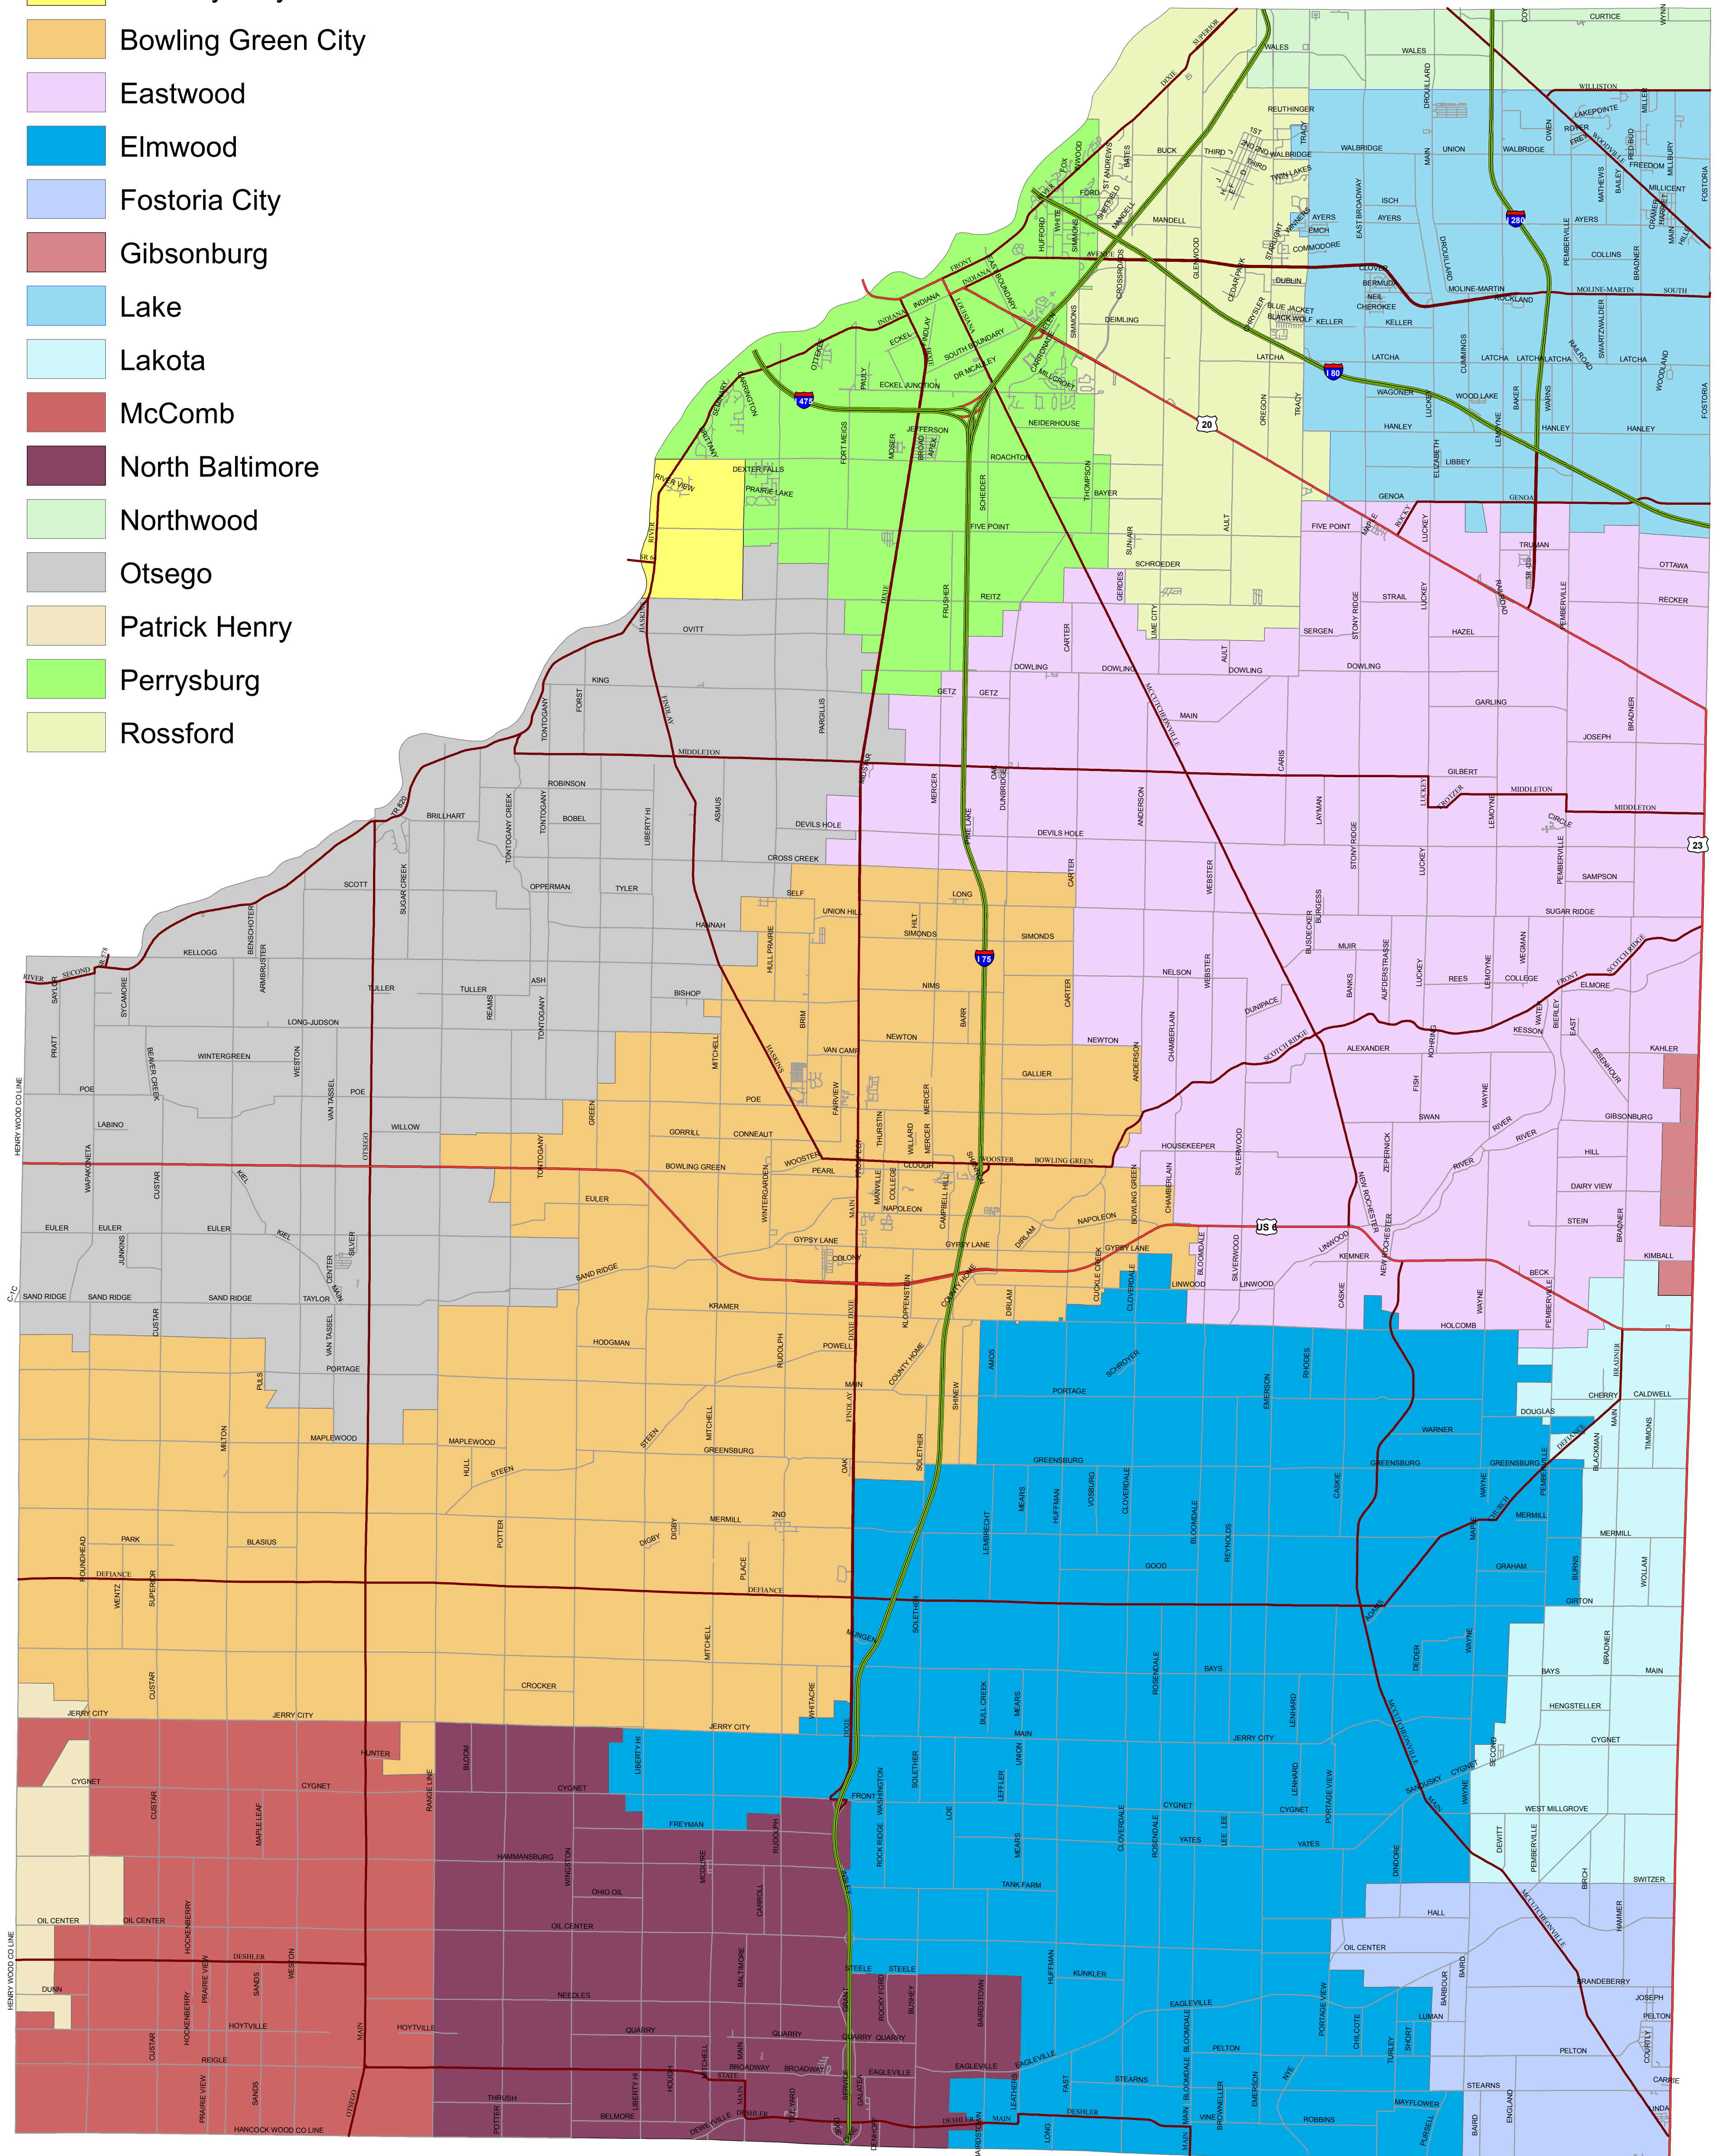

School Districts

- Anthony Wayne
- Bowling Green City
- Eastwood
- Elmwood
- Fostoria City
- Gibsonburg
- Lake
- Lakota
- McComb
- North Baltimore
- Northwood
- Otsego
- Patrick Henry
- Perrysburg
- Rossford

**Wood County
School Districts**
1:77,522

Product of the Wood County Auditor's Office:
GIS Mapping Division
Map Date: 8.26.2010
Auditor Michael Sibbersen